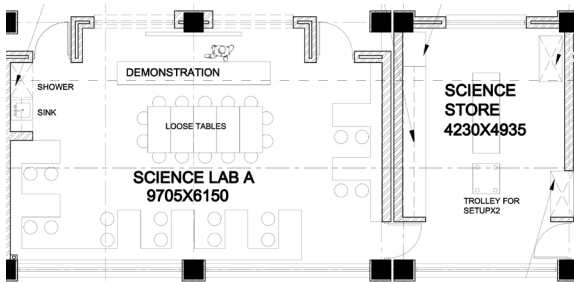

Features include:

- ✓ Teaching capacity for up to 30 children
- ✓ Spacious, integrated science store for lesson prep
- ✓ Biohazard fume hood
- ✓ Secure hazardous chemical store cupboard
- ✓ Secure reagent store cupboard
- ✓ Eyewash station and safety equipment cupboard
- ✓ All internal fixtures and fittings including integrated storage
- ✓ Attached covered terrace

Construction of the new science lab will begin once funding targets have been reached—and your generosity will take us a critical step towards achieving this important goal.